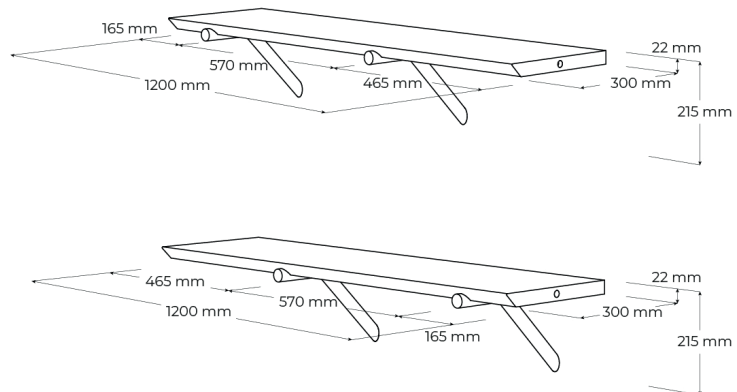

Cliff

design by Drisag

Work pleasure by Drisag

Cliff

design by Drisag

Product description

Lefty or rightie? This clever piece of craftsmanship comes in two types. Choose which one best suits your interior or combine the two. They are crafted from solid oak and are finished in such a way that they will serve for many years.

Wood Type

Solid Oak

Dimensions

Cliff

design by Drisag

Pictures