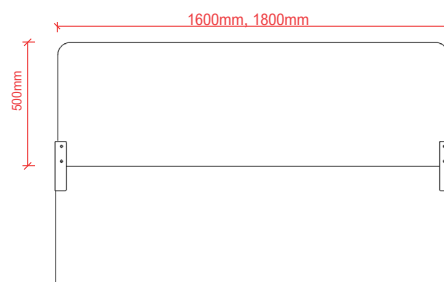

Metal colors

K41 - white RAL9010

Felt colors

BZ-11 light grey

recycled PET

Dimensions

(Safe) Sally

design by Drisag