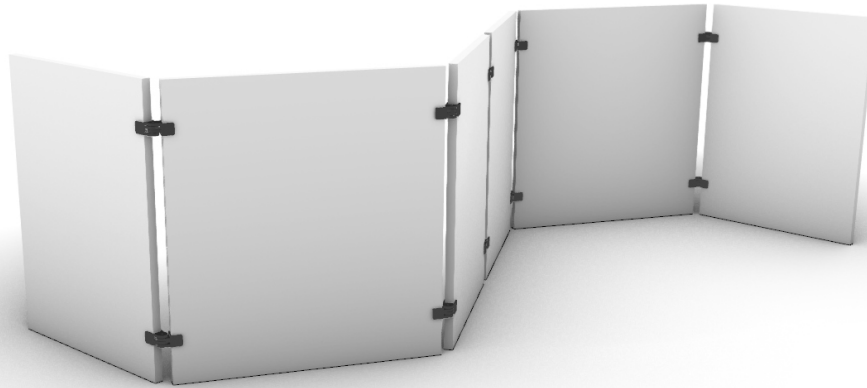

Hinge

design by drisag

Work pleasure by drisag

Hinge

design by drisag

Product description

The combination of mesh and our CoupéScreens provides us with this stylish solution to temporarily and flexibly divide spaces.

Fabrics

All Drisag fabrics.

Dimensions