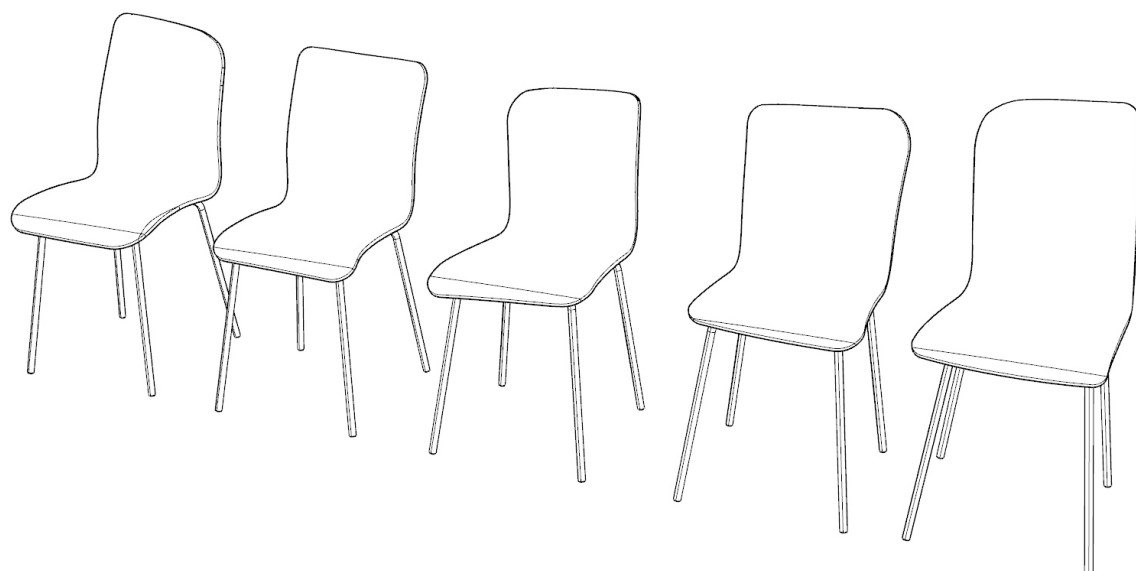

Wonky

design by Studio Lawrence

**studio
Lawrence**

Work pleasure by drisag

Wonky

design by Studio Lawrence

Product description

A playful yet classy chair. The Wonky range consists of five different shells, always with the same frame. For the time being only available with wooden shell in three colors.

Wonky

design by Studio Lawrence

Dimensions

Pictures