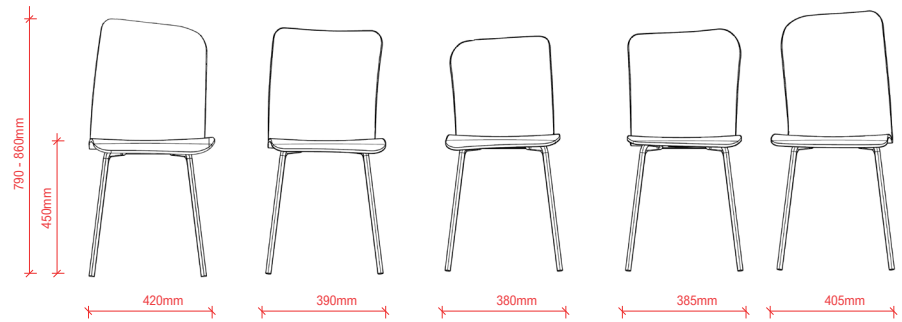

Wonky

design by Studio Lawrence

**studio
Lawrence**

Work pleasure by drisag

Wonky

design by Studio Lawrence

Product description

A playful yet classy chair. The Wonky range consists of five different shells, always with the same frame. For the time being only available with wooden shell in three colors.

Wonky

design by Studio Lawrence

Dimensions

Pictures