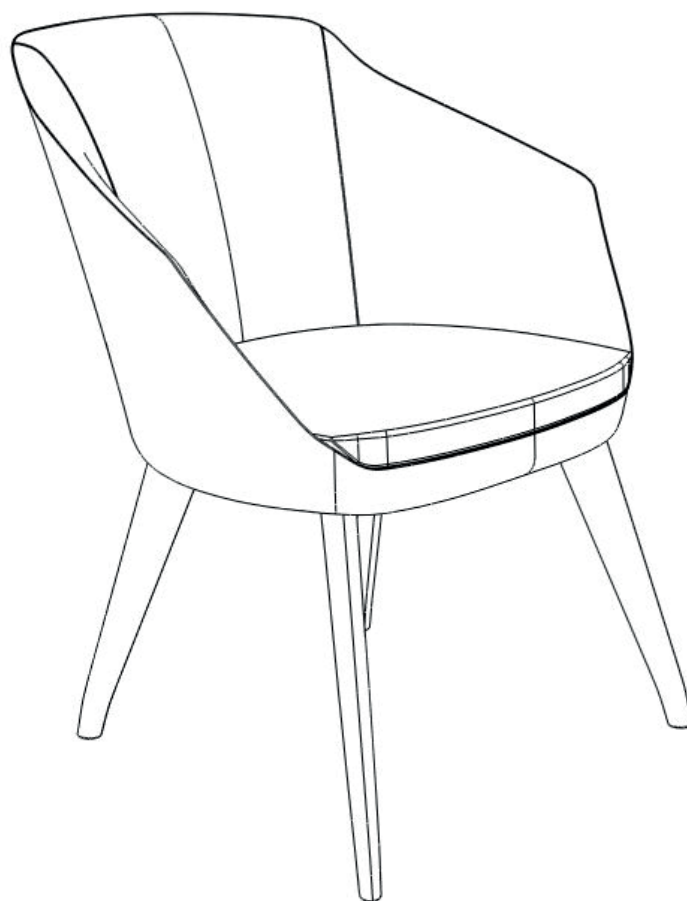

Charlie CH44

design by Drisag

Work pleasure by Drisag

Charlie CH44

design by Drisag

Product description

We extended the Charlie Chair family by creating a versatile version with a swivel base on castors. The seating height is adjustable and tilts for a more active sitting position.

Technical information

- Base: massive ashwood
- Seat: upholstery

Fabrics

Available in all Drisag fabric groups.

Dimensions

Charlie CH44

design by Drisag

Pictures