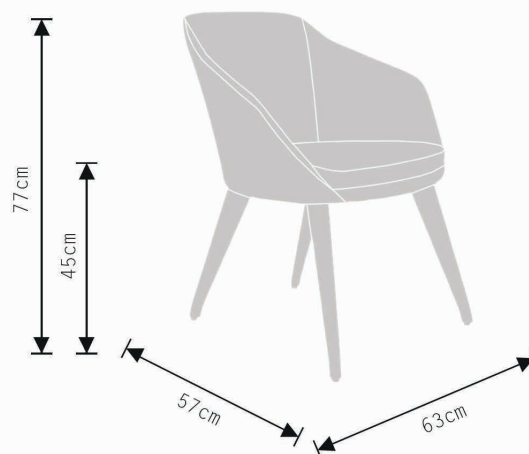

Charlie CH44

design by Drisag

Work pleasure by Drisag

Charlie CH44

design by Drisag

Product description

We extended the Charlie Chair family by creating a versatile version with a swivel base on castors. The seating height is adjustable and tilts for a more active sitting position.

Technical information

- Base: massive ashwood
- Seat: upholstery

Fabrics

Available in all Drisag fabric groups.

Dimensions

Charlie CH44

design by Drisag

Pictures