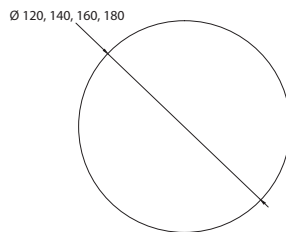

Prio

design by Drisag

Options

- Cable management: cable-clips
  horizontal cable-duct*
  vertical cable-flexible*
- Cpu support*
- Socket box*
- Pedestals & cabinets*
- Screens*

Dimensions