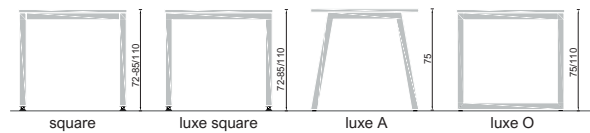

Dimensions

Metal colors

- K40 - black RAL9005
- K53 - grey blue
- K50 - rusty brown
- K41 - white RAL9010
- K57 - pale green
- K54 - beige red
- K58 - dark grey RAL7016
- K52 - cement grey
- K55 - coral red
- K51 - squirrel grey
- K56 - black green

Tabletop colors

- White
- U608 - Pistachio green
- H3433/ST22 - Aland pine
- U702 - Cashmere grey
- U636 - Fjord green
- Fenix black
- U201 - Pebble grey
- H3133/ST12 Davos oak
- U767 - Cubanite grey
- H1180/ST37 - Halifax oak