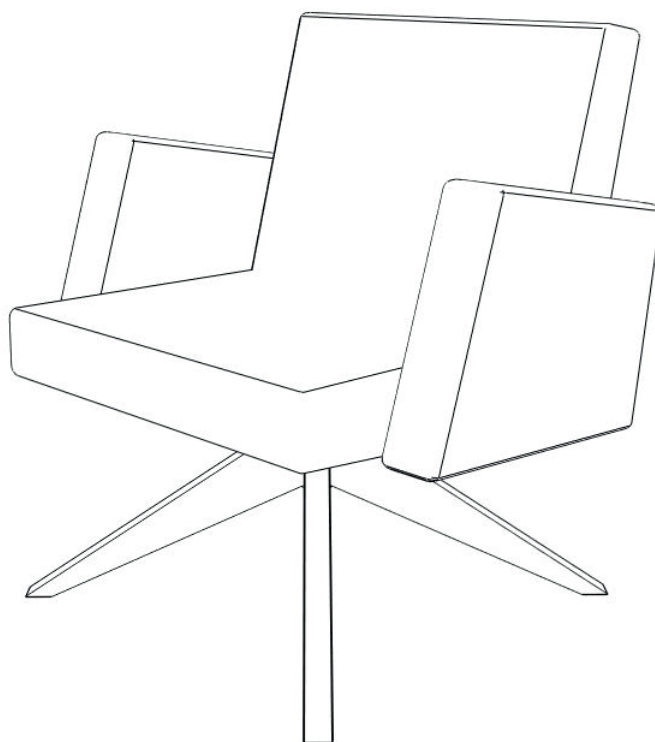

Fat Victory

design by Drisag

Work pleasure by Drisag

Fat Victory

design by Drisag

Product description

Really comfortable sitting? Fat Victory is the king of chairs. This comfortable upholstered swivel chair has a wooden base and is the eye-catcher in your interior.

Technical information

- Base: wooden legs
- Backrest: fully upholstered in fabric, leather or artificial leather
- Seat: fully upholstered in fabric, leather or artificial leather
- Armrests: fully upholstered in fabric, leather or artificial leather

Pictures