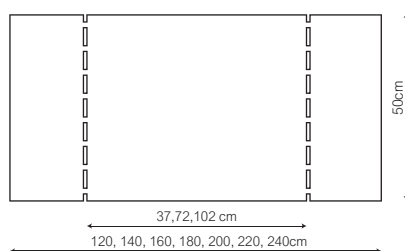

Dimensions