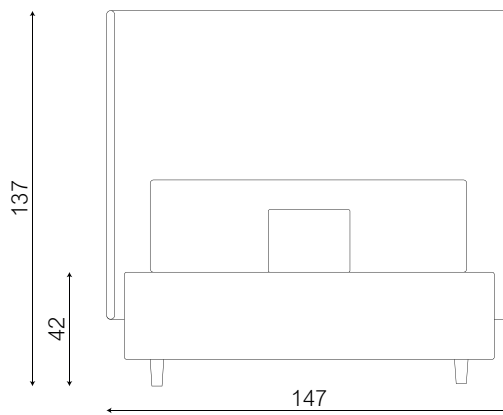

Just Us / Just Me

design by Drisag

Dimensions Just me

Just us

Pictures