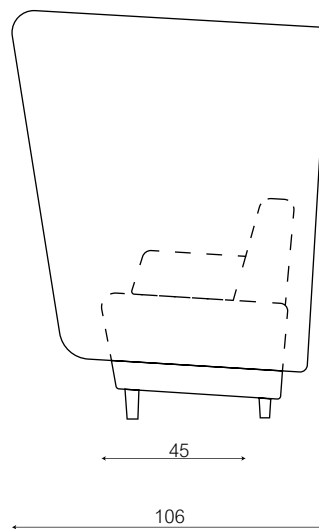

Just Us / Just Me

design by Drisag

Dimensions Just me

Just us

Pictures