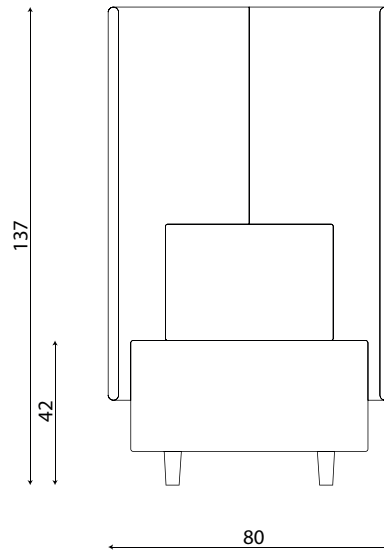

Just Us / Just Me

design by Drisag

Dimensions Just me