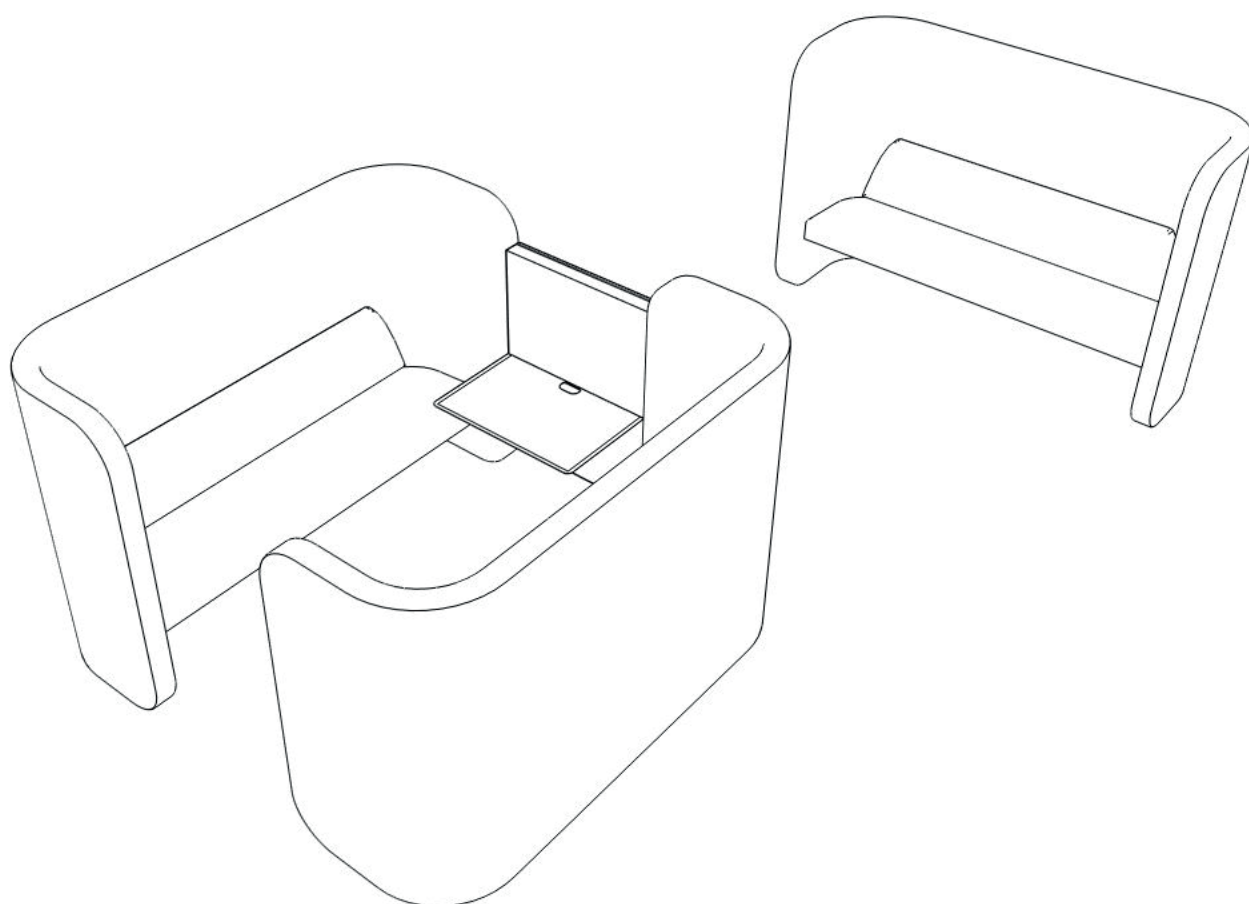

D-Ply

design by Cédric Marchand