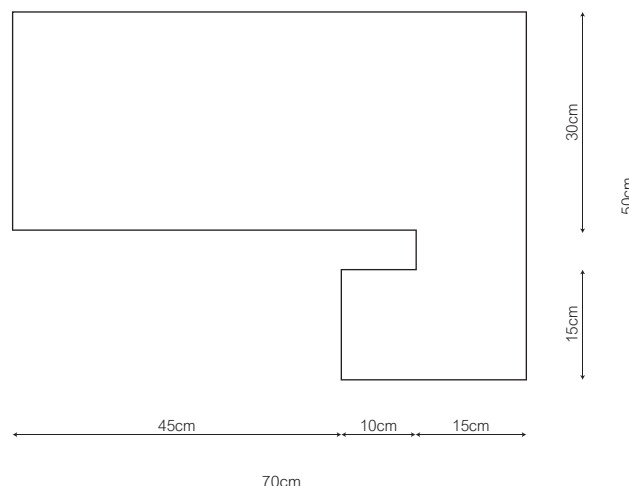

Dimensions

www.drisag.be — welcome@drisag.be

Experience Center & Production - Diamantstraat 8 - 2200 Herentals - Belgium — + 32 (0) 14 23 11 11

Experience Center - Krommebeekpark 22 - 8800 Roeselare - Belgium — + 32 (0) 51 67 13 09