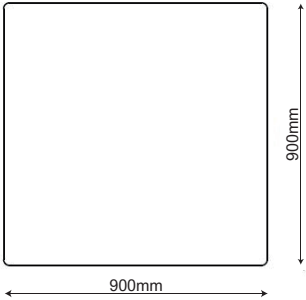

Industry Sofa

design by Studio Yonoh

Dimensions Large Base

Medium Base

Industry Sofa

design by Studio Yonoh

Dimensions Small Base

Poof Base