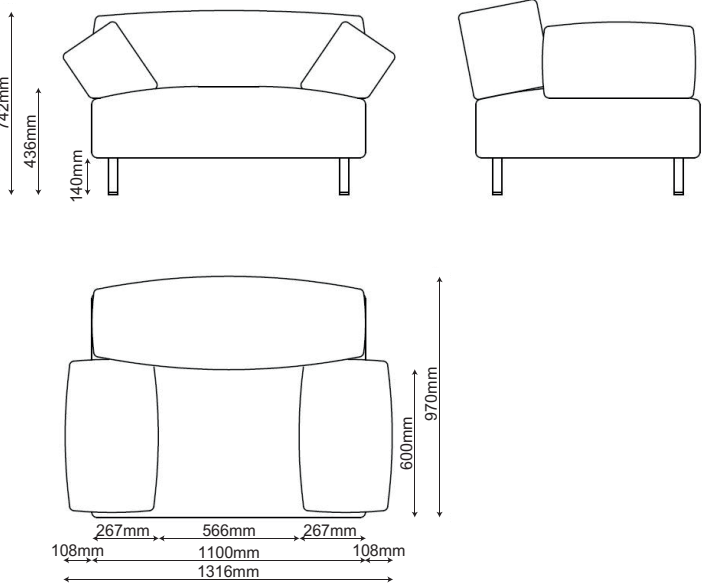

Industry Sofa

design by Studio Yonoh

Dimensions Large Base

Medium Base

Industry Sofa

design by Studio Yonoh

Dimensions Small Base

Poof Base