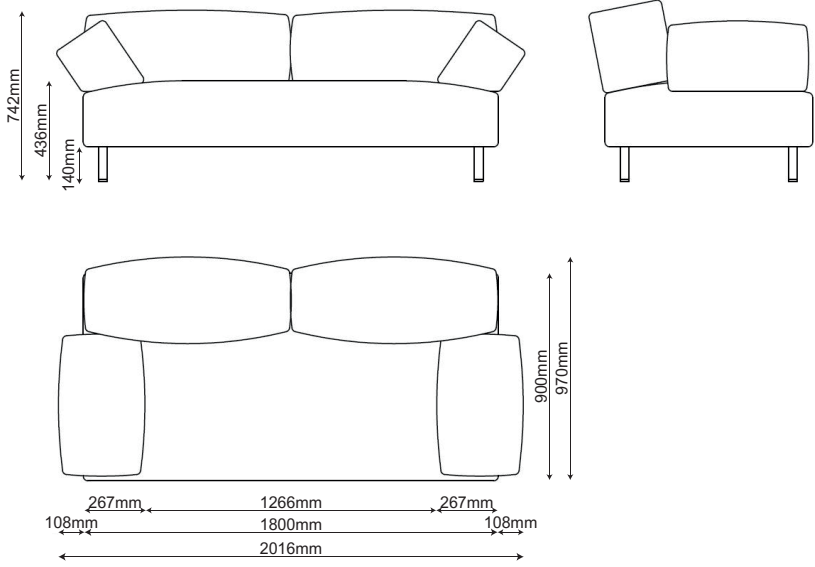

Industry Sofa

design by Studio Yonoh

Dimensions Large Base

Medium Base

Industry Sofa

design by Studio Yonoh

Dimensions Small Base

Poof Base