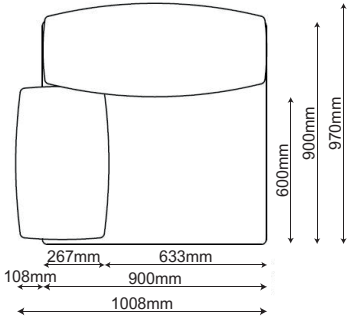

Industry Sofa

design by Studio Yonoh

Dimensions Large Base

Medium Base

Industry Sofa

design by Studio Yonoh

Dimensions Small Base

Poof Base