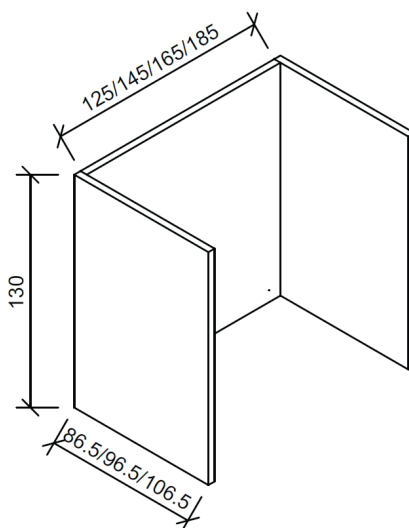

## Technical information

- Upholstery: fully upholstered in fabric, leather or artificial leather
- Frame: 40x20mm steel tube with acoustic foam

## Models/Dimensions