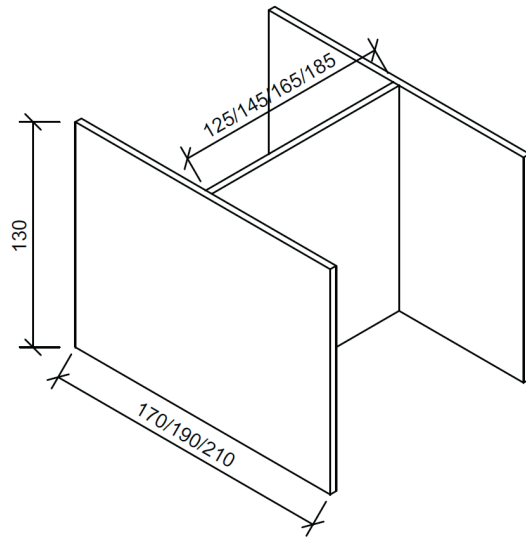

## Technical information

- Upholstery: fully upholstered in fabric, leather or artificial leather
- Frame: 40x20mm steel tube with acoustic foam

## Models/Dimensions