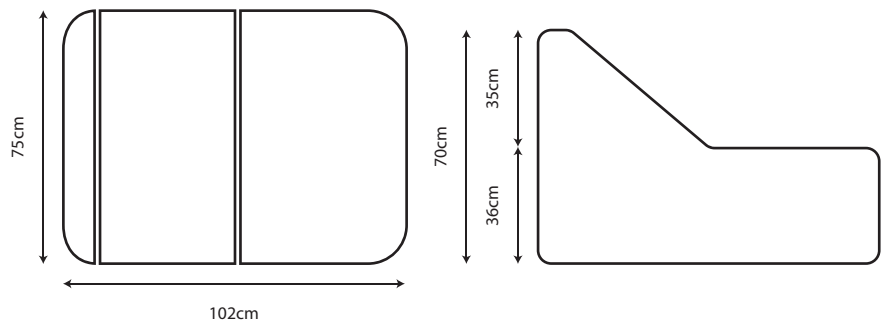

Boris

design by Drisag

Work pleasure by Drisag

Boris

design by Drisag

Product description

Do you long for a little more privacy in your work environment. Turn a simple table or desk into a personal workplace by using our SlideScreens. You can easily slide them over the edge of your table top. Make sure that the thickness of the table top allows this and that there are no obstructions under the table top.

Technical information

Solid wood and MDF frames covered in foam and upholstered in a wide range of standard fabrics.
Available for table thickness 18, 28, 38 or 40mm

Fabrics

Available in all Drisag fabric groups.

Dimensions

Boris

design by Drisag

Pictures