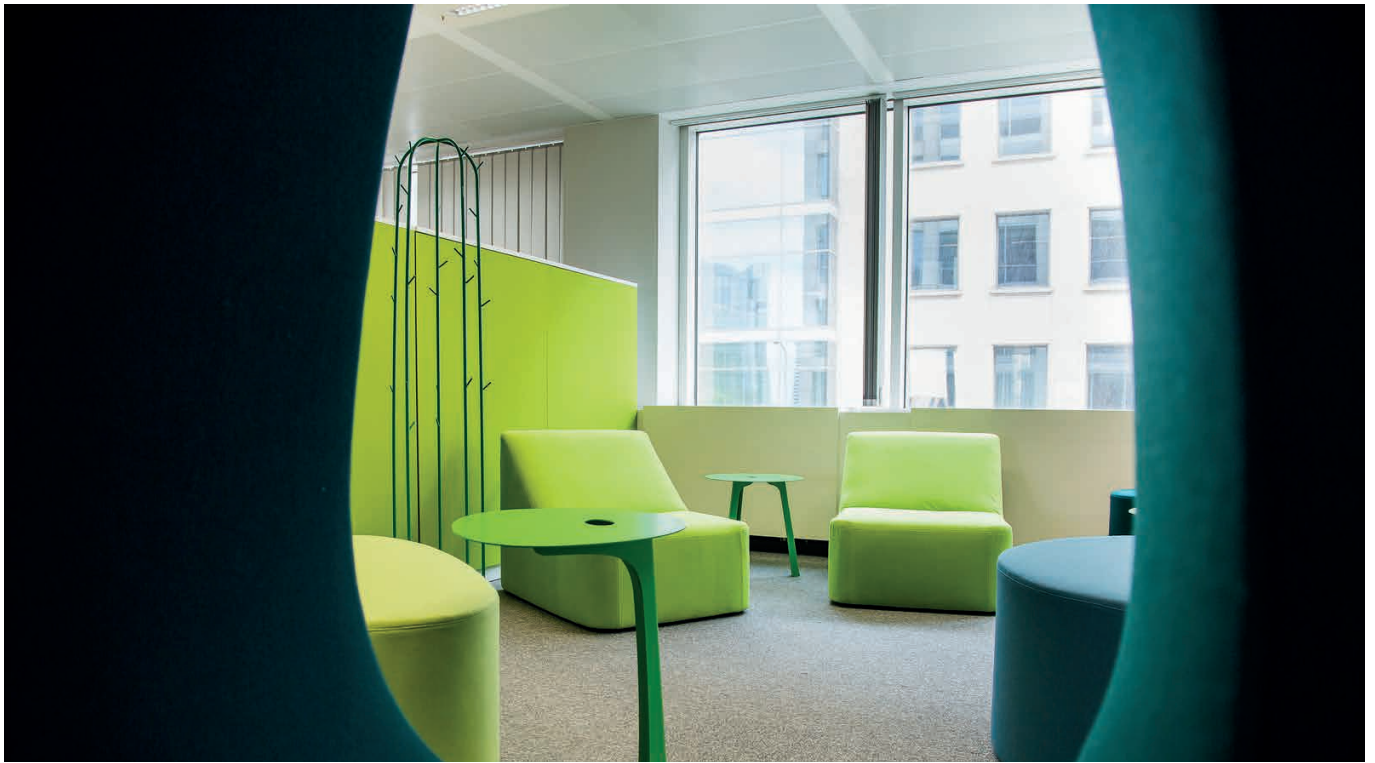

Boris

design by Drisag

Work pleasure by Drisag

Boris

design by Drisag

Product description

Do you long for a little more privacy in your work environment. Turn a simple table or desk into a personal workplace by using our SlideScreens. You can easily slide them over the edge of your table top. Make sure that the thickness of the table top allows this and that there are no obstructions under the table top.