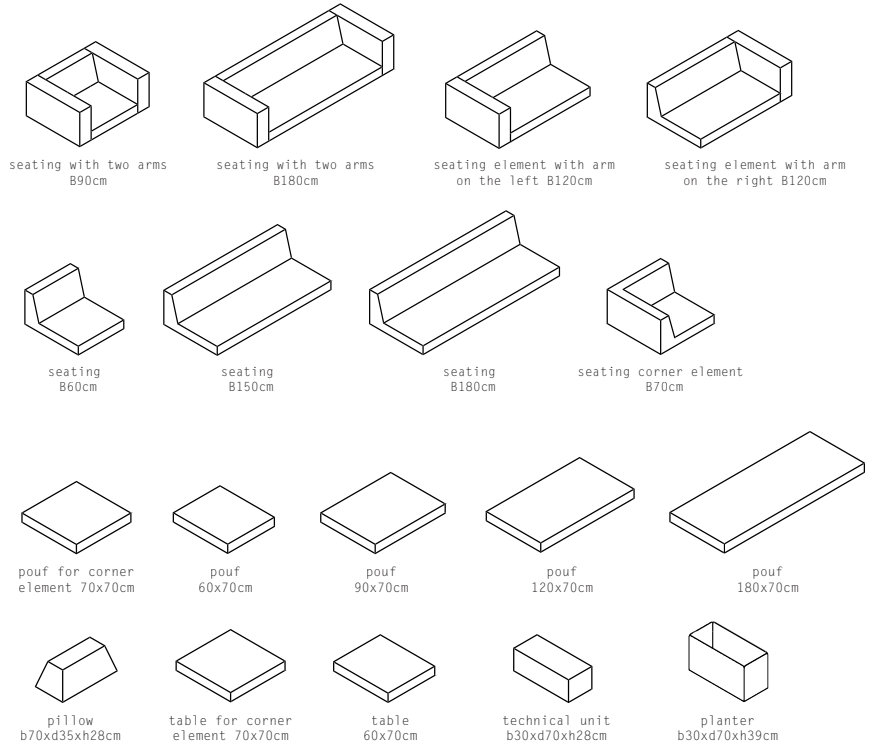

Work pleasure by Drisag

BeA Bench

design by Drisag

Product description

First create the desired length of your BeA bench by combining several base components randomly. Than choose several seating, pouf & table components and put them randomly on the base.

Experience Center - Krommebeekpark 22 - 8800 Roeselare - Belgium — + 32 (0) 51 67 13 09

BeA Bench

design by Drisag

Models/Dimensions

upholstery: fabric, leather
HPL table top: white

accessories

Pictures

BeA Becnh