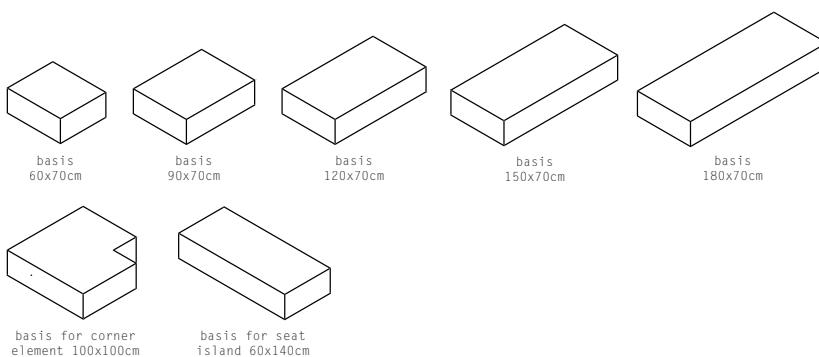

Models/Dimensions

www.drisag.be — welcome@drisag.be

Experience Center & Production - Diamantstraat 8 - 2200 Herentals - Belgium — + 32 (0) 14 23 11 11

Experience Center - Krommebeekpark 22 - 8800 Roeselare - Belgium — + 32 (0) 51 67 13 09