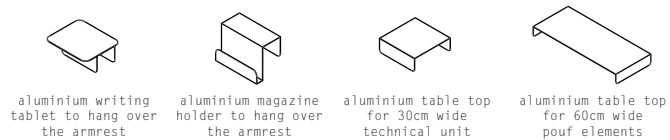

Experience Center - Krommebeekpark 22 - 8800 Roeselare - Belgium — + 32 (0) 51 67 13 09

BeA Bench

design by Drisag

Models/Dimensions

upholstery: fabric, leather
HPL table top: white

accessories

Pictures

BeA Becnh