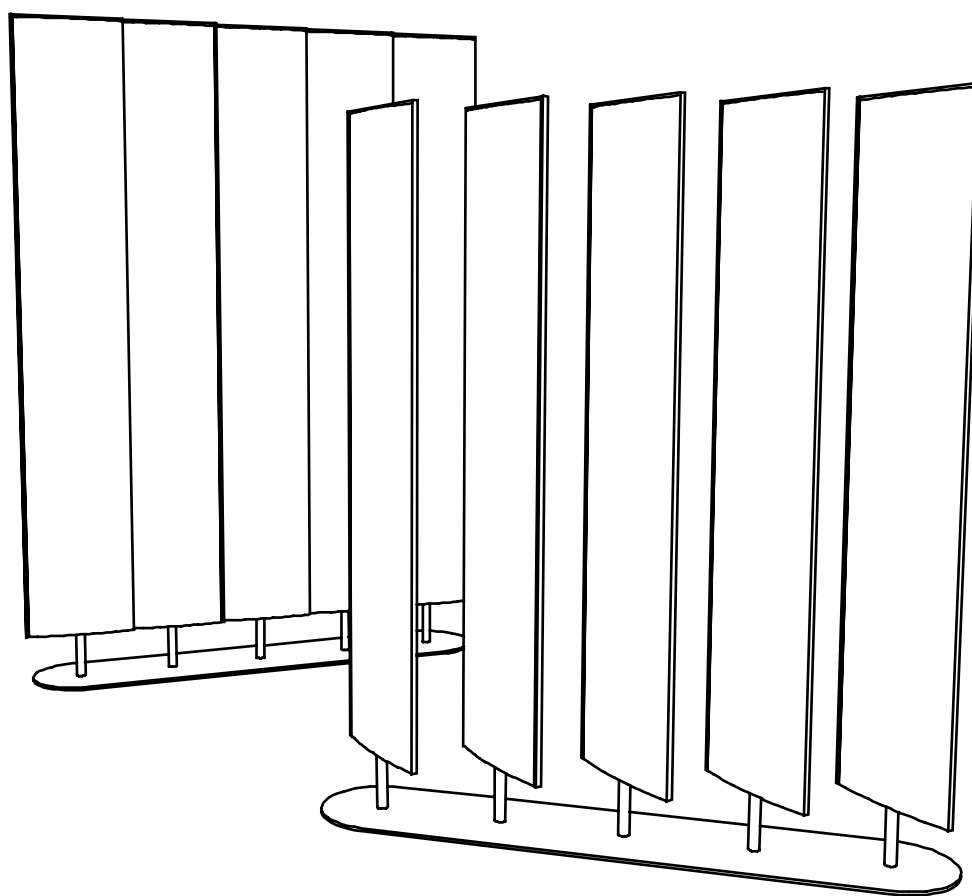

AcoustiShutters

design by Drisag

Work pleasure by Drisag

AcoustiShutters

design by Drisag

Product description

Open or close the shutters at will. All panels can rotate individually. Create transparency where desired and partition where necessary. Available in two heights.

Technical information

MDF structure with foam, upholstered in a wide range of standard fabrics. The base is made of powdercoated steel.

Fabrics

Available in all Drisag fabric groups.

Metal colors

	K40 - black RAL9005		K53 - grey blue		K50 - rusty brown
	K41 - white RAL9010		K57 - pale green		K54 - beige red
	K58 - dark grey RAL7016		K52 - cement grey		K55 - coral red
	K51 - squirrel grey		K56 - black green		

AcoustiShutters

design by Drisag

Dimensions

Pictures