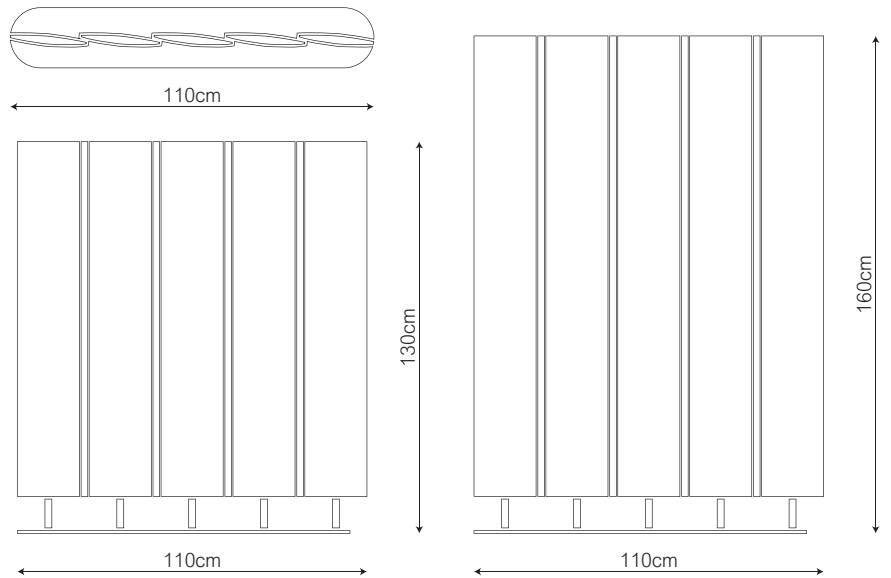

AcoustiShutters

design by Drisag

Work pleasure by Drisag

AcoustiShutters

design by Drisag

Product description

Open or close the shutters at will. All panels can rotate individually. Create transparency where desired and partition where necessary. Available in two heights.

AcoustiShutters

design by Drisag

Dimensions

Pictures