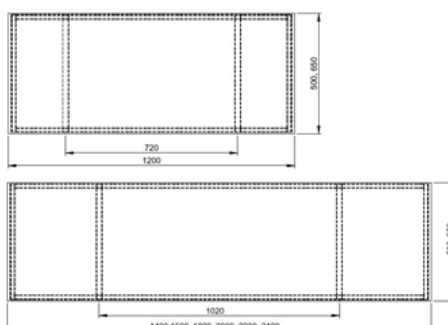

Dimensions

www.drisag.be — welcome@drisag.be

Experience Center & Production - Diamantstraat 8 - 2200 Herentals - Belgium — + 32 (0) 14 23 11 11

Experience Center - Krommebeekpark 22 - 8800 Roeselare - Belgium — + 32 (0) 51 67 13 09