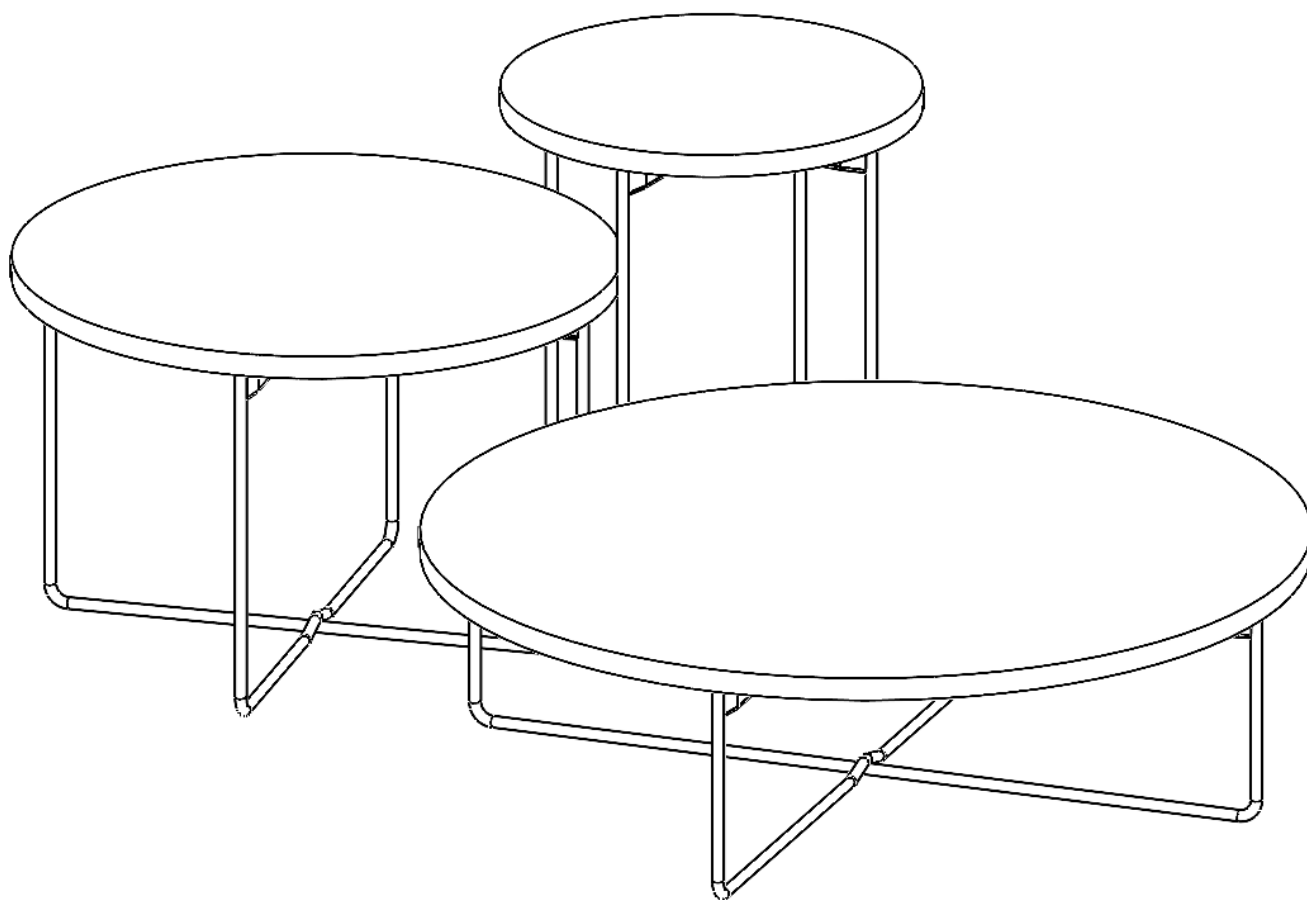

Sereno

design by Drisag