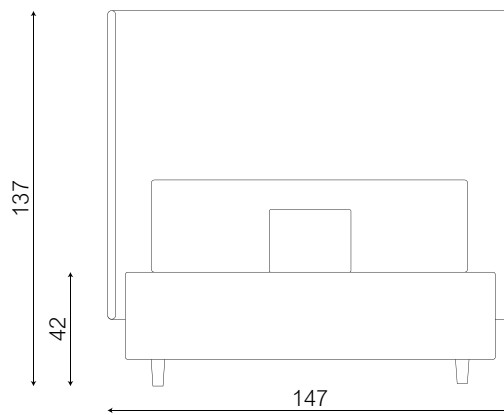

Just Us / Just Me

design by Drisag

Dimensions Just me

Just us

Pictures