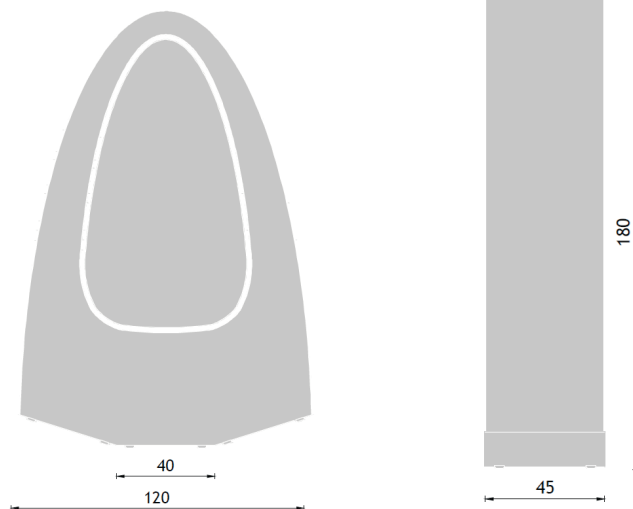

Dimensions

www.drisag.be — welcome@drisag.be

Experience Center & Production - Diamantstraat 8 - 2200 Herentals - Belgium — + 32 (0) 14 23 11 11

Experience Center - Krommebeekpark 22 - 8800 Roeselare - Belgium — + 32 (0) 51 67 13 09