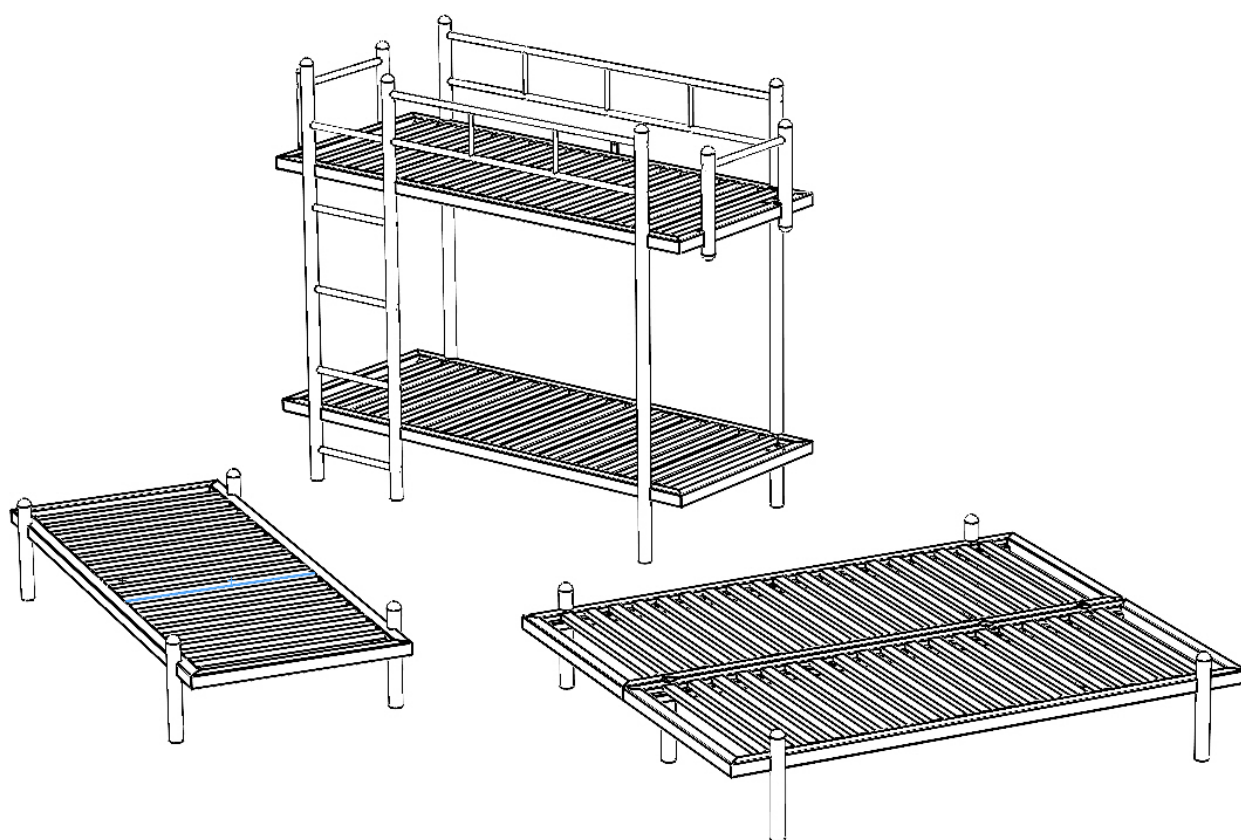

Zenn

design by Drisag

www.drisag.be — welcome@drisag.be

Experience Center & Production - Diamantstraat 8 - 2200 Herentals - Belgium — + 32 (0) 14 23 11 11

Experience Center - Krommebeekpark 22 - 8800 Roeselare - Belgium — + 32 (0) 51 67 13 09

drisag

Office Inspirators
since 1970