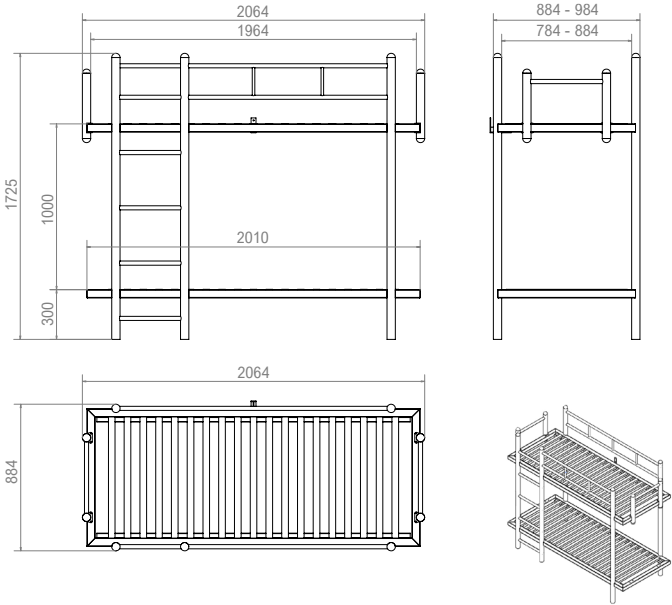

Accessories

a. Bedside table	35x20cm H50cm	All metal colors
b. Bedbox	80x75cm H23cm	All metal & felt colors
c. Headboard (Upholstered)	90, 100, 130, 150, 170, 190cm H60cm	All drisag fabric groups
d. Headboard (PET Felt)	100, 110, 140, 160, 180, 200cm H60cm	All felt colors

Note: headboards in function of respective bed widths 80, 90, 120, 140, 160, 180cm.

Zenn

design by Drisag

Dimensions

- | | |
|---------------------|--|
| a. Single pers. bed | 80x200cm, 90x200cm, 120x200cm, 140x200cm |
| b. Bunk bed | 80x200cm, 90x200cm |
| c. Two pers. bed | 160x200cm, 180x200cm |
| d. Loft bed | d1. 140x200cm, d2. 90x200cm |

Zenn

design by Drisag

Dimensions

b.

c.

Zenn

design by Drisag

Pictures