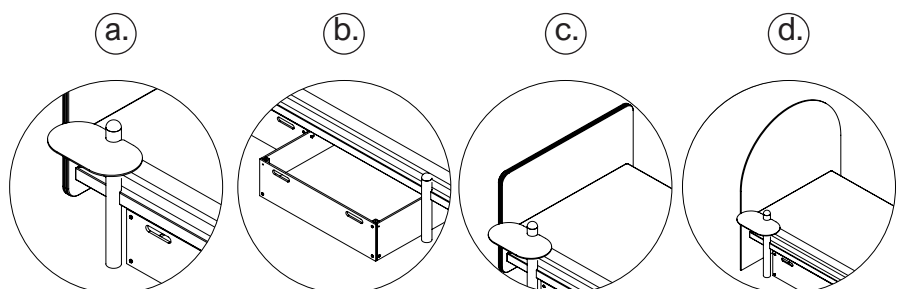

Accessories

a. Bedside table	35x20cm H50cm	All metal colors
b. Bedbox	80x75cm H23cm	All metal & felt colors
c. Headboard (Upholstered)	90, 100, 130, 150, 170, 190cm H60cm	All drisag fabric groups
d. Headboard (PET Felt)	100, 110, 140, 160, 180, 200cm H60cm	All felt colors

Note: headboards in function of respective bed widths 80, 90, 120, 140, 160, 180cm.

Zenn

design by Drisag

Dimensions

- | | |
|---------------------|--|
| a. Single pers. bed | 80x200cm, 90x200cm, 120x200cm, 140x200cm |
| b. Bunk bed | 80x200cm, 90x200cm |
| c. Two pers. bed | 160x200cm, 180x200cm |
| d. Loft bed | d1. 140x200cm, d2. 90x200cm |