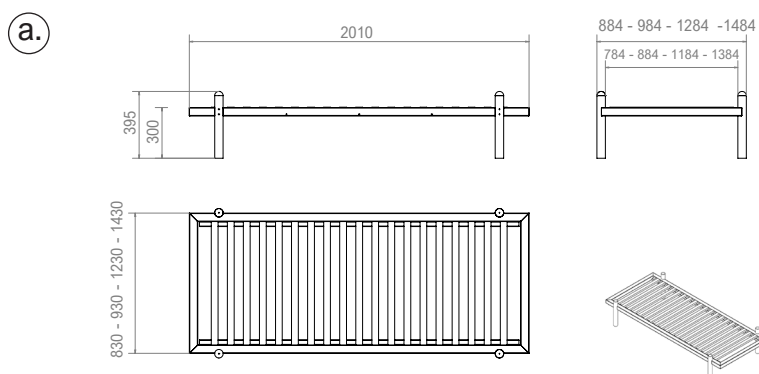

Accessories

a. Bedside table	35x20cm H50cm	All metal colors
b. Bedbox	80x75cm H23cm	All metal & felt colors
c. Headboard (Upholstered)	90, 100, 130, 150, 170, 190cm H60cm	All drisag fabric groups
d. Headboard (PET Felt)	100, 110, 140, 160, 180, 200cm H60cm	All felt colors

Note: headboards in function of respective bed widths 80, 90, 120, 140, 160, 180cm.

Zenn

design by Drisag

Dimensions

- | | |
|---------------------|--|
| a. Single pers. bed | 80x200cm, 90x200cm, 120x200cm, 140x200cm |
| b. Bunk bed | 80x200cm, 90x200cm |
| c. Two pers. bed | 160x200cm, 180x200cm |
| d. Loft bed | d1. 140x200cm, d2. 90x200cm |