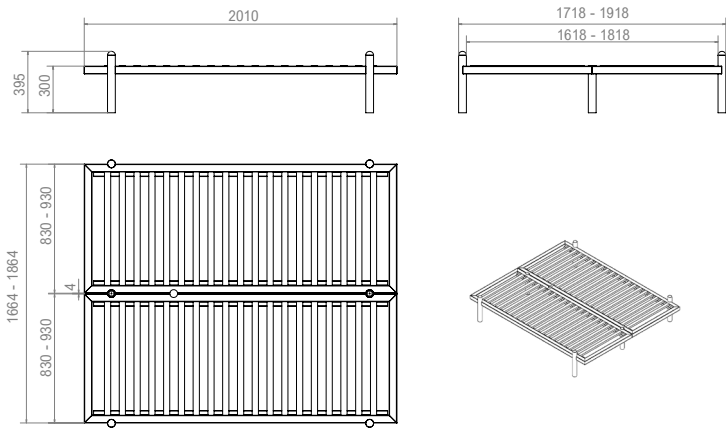

Note: headboards in function of respective bed widths 80, 90, 120, 140, 160, 180cm.

Zenn

design by Drisag

Dimensions

- | | |
|---------------------|--|
| a. Single pers. bed | 80x200cm, 90x200cm, 120x200cm, 140x200cm |
| b. Bunk bed | 80x200cm, 90x200cm |
| c. Two pers. bed | 160x200cm, 180x200cm |
| d. Loft bed | d1. 140x200cm, d2. 90x200cm |

Zenn

design by Drisag

Dimensions

b.

c.

Zenn

design by Drisag

Pictures