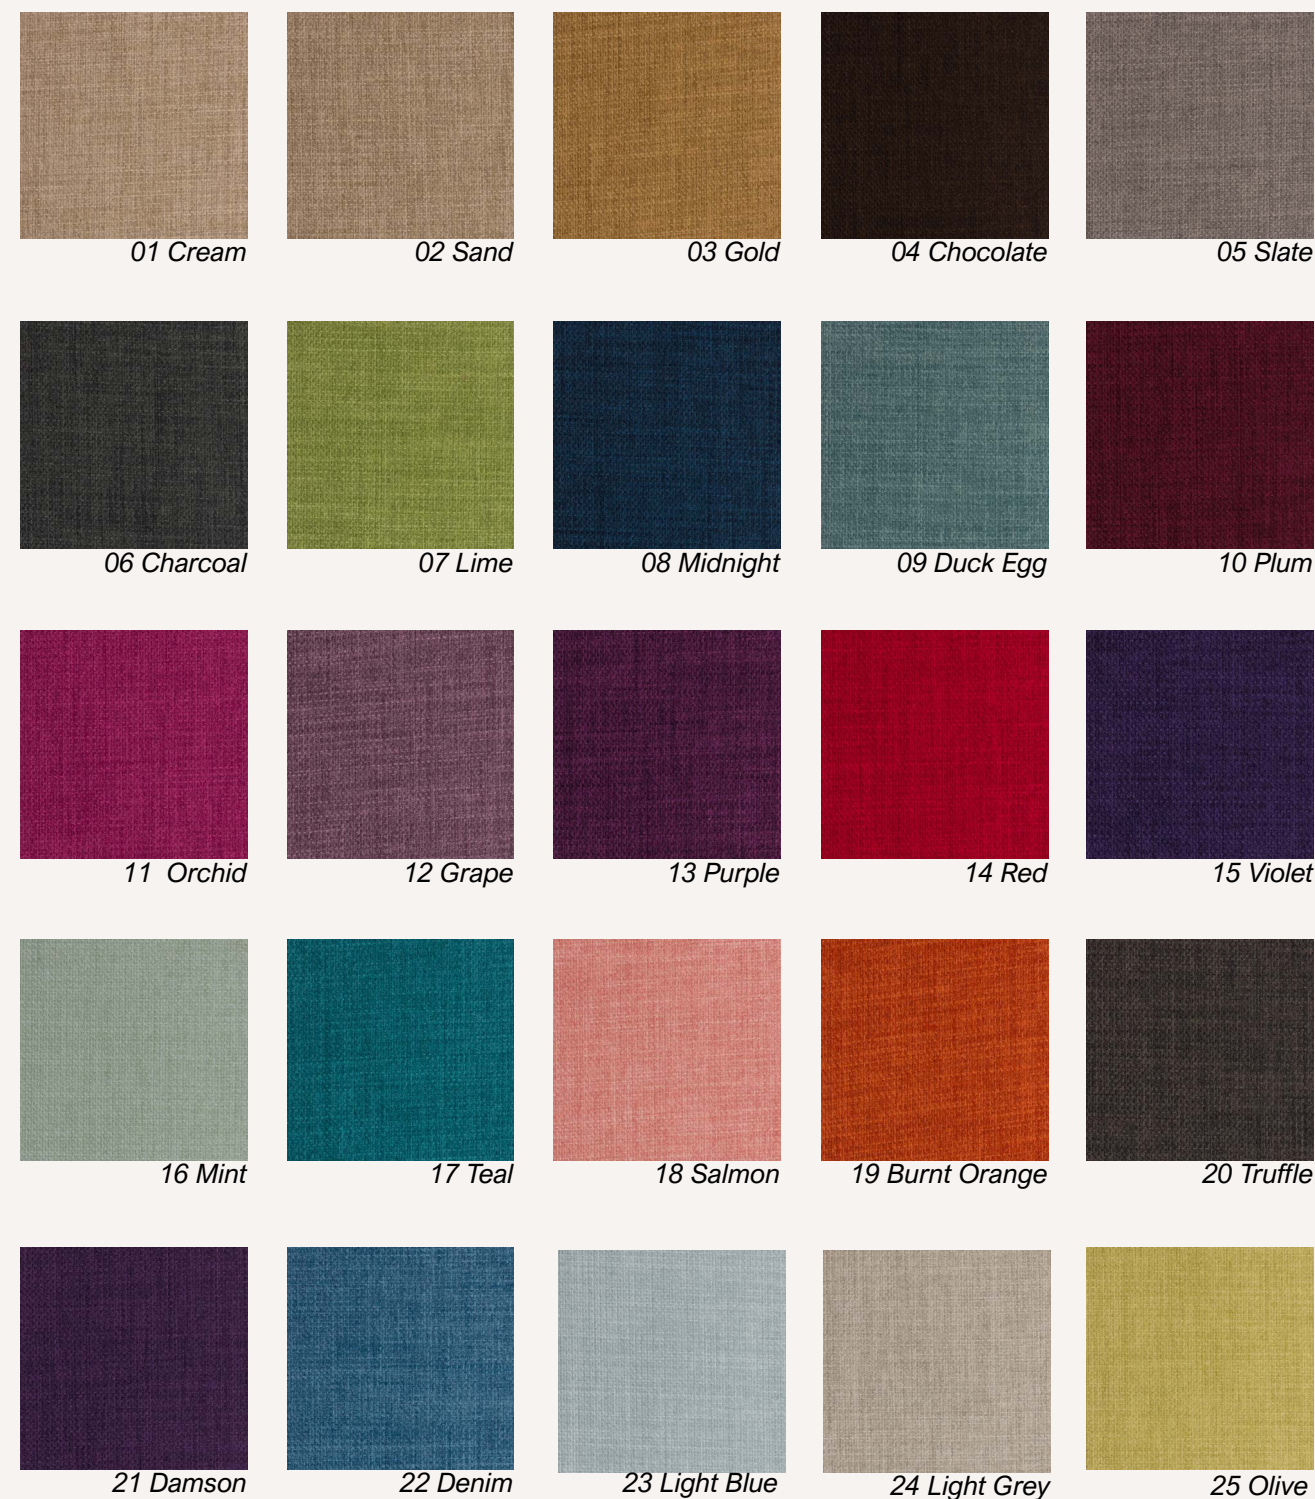

26 Amber

27 Camel

28 Chive

29 Surf

30 Spa

31 Spruce

32 Capri

33 Denim

34 Navy

35 Petrol

— FABRIC GROUP 03

Boltaflex

Fabric scans are not color accurate. Slight color deviations may occur.

— FABRIC GROUP 03

Boltaflex

Fabric scans are not color accurate. Slight color deviations may occur.

— FABRIC GROUP 03

Cabro

Fabric scans are not color accurate. Slight color deviations may occur.

— FABRIC GROUP 03

Fine

Fabric scans are not color accurate. Slight color deviations may occur.

— FABRIC GROUP 03

Havana

Fabric scans are not color accurate. Slight color deviations may occur.

— FABRIC GROUP 03

Linetta

Fabric scans are not color accurate. Slight color deviations may occur.

— FABRIC GROUP 03

Linetta

— FABRIC GROUP 03