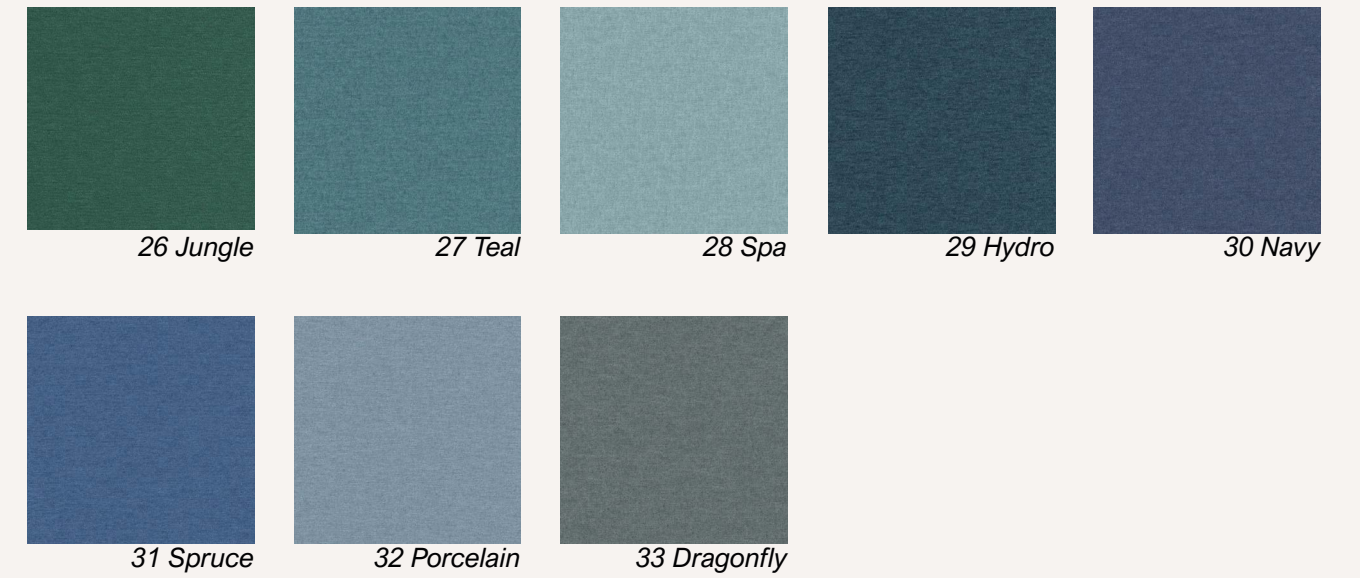

— 04

Daily Planet
Luthor
Naturama

Nova
Silverguard

— FABRIC GROUP 02

Belize

Fabric scans are not color accurate. Slight color deviations may occur.

— FABRIC GROUP 02

Belize

Fabric scans are not color accurate. Slight color deviations may occur.

— FABRIC GROUP 02

Cuzco

Fabric scans are not color accurate. Slight color deviations may occur.

— FABRIC GROUP 02

Cuzco

Fabric scans are not color accurate. Slight color deviations may occur.

Silverguard

Fabric scans are not color accurate. Slight color deviations may occur.

— FABRIC GROUP 04

Silverguard

95020 *Basil*

95063 *Forest*

96004 *Rubin*

96061 *Mandarin*