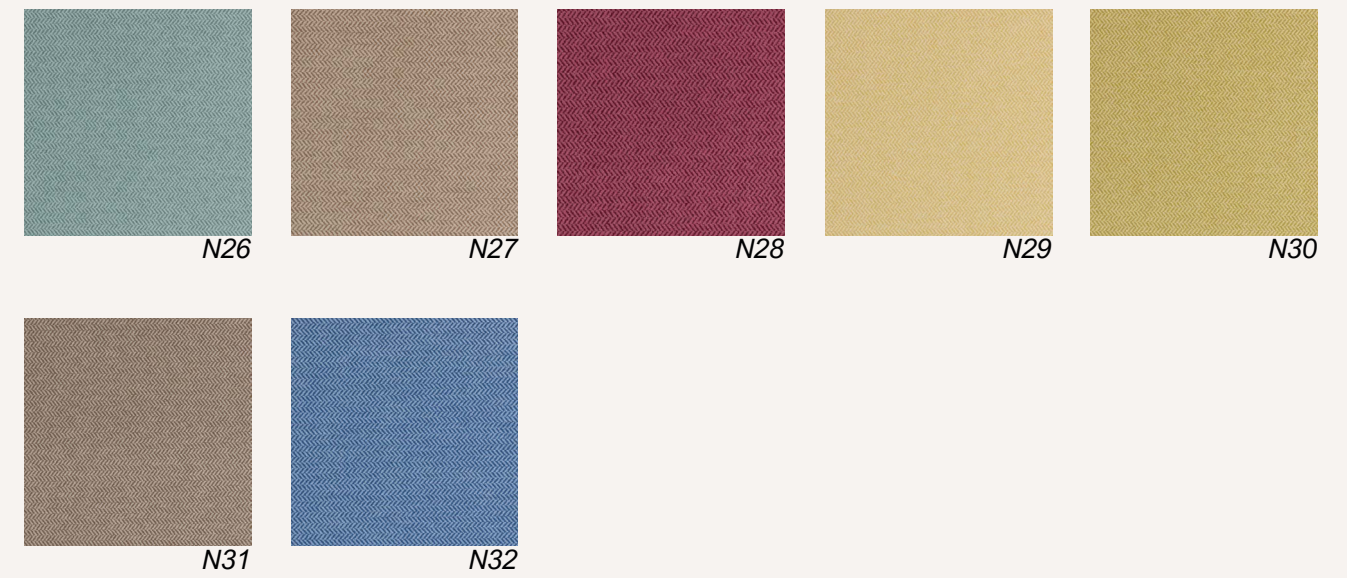

— FABRIC GROUP 04

Daily Planet

Fabric scans are not color accurate. Slight color deviations may occur.

— FABRIC GROUP 04

Luthor

Fabric scans are not color accurate. Slight color deviations may occur.

— FABRIC GROUP 04

Naturama

Fabric scans are not color accurate. Slight color deviations may occur.

— FABRIC GROUP 04

Naturama

Fabric scans are not color accurate. Slight color deviations may occur.

— FABRIC GROUP 04

Nova

Fabric scans are not color accurate. Slight color deviations may occur.

— FABRIC GROUP 04

Nova

Fabric scans are not color accurate. Slight color deviations may occur.

— FABRIC GROUP 04

Silverguard

Fabric scans are not color accurate. Slight color deviations may occur.

— FABRIC GROUP 04

Silverguard

Fabric scans are not color accurate. Slight color deviations may occur.

— FABRIC GROUP 04

Silverguard

95020 *Basil*

95063 *Forest*

96004 *Rubin*

96061 *Mandarin*