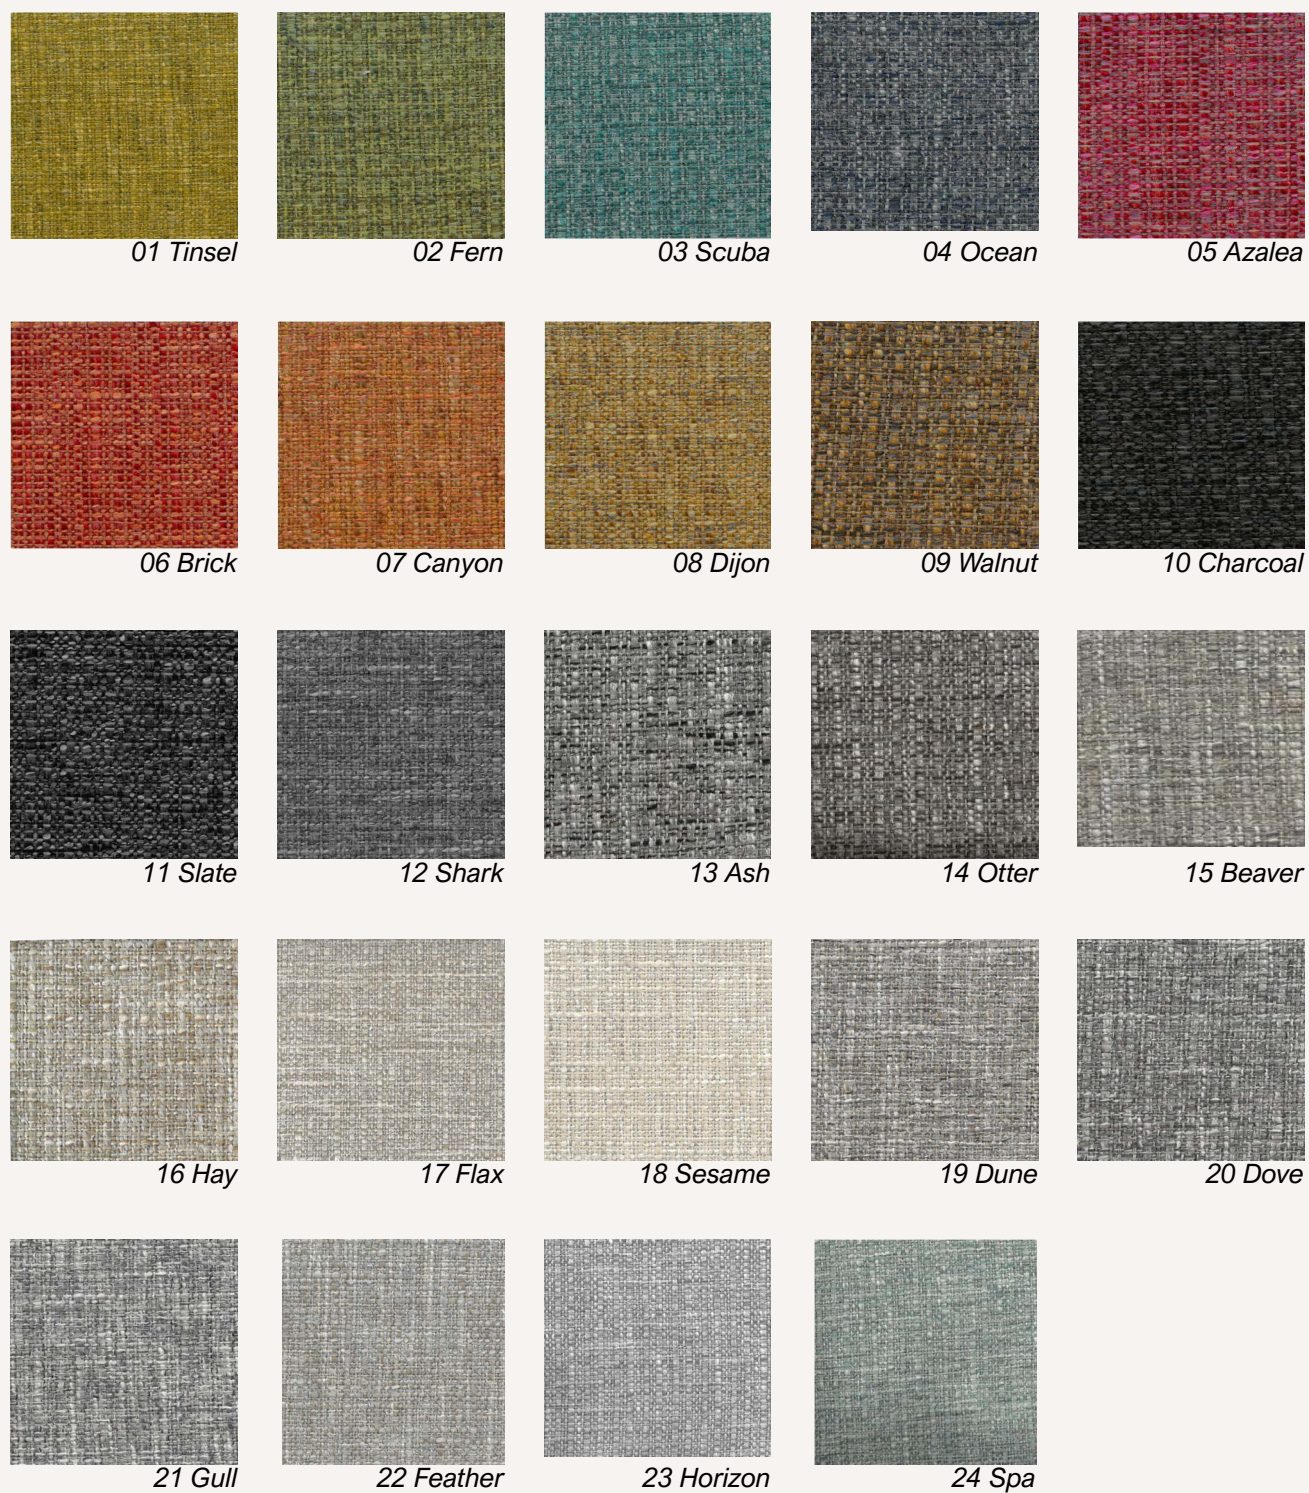

26 Amber

27 Camel

28 Chive

29 Surf

30 Spa

31 Spruce

32 Capri

33 Denim

34 Navy

35 Petrol

— FABRIC GROUP 03

Boltaflex

Fabric scans are not color accurate. Slight color deviations may occur.

— FABRIC GROUP 03

Boltaflex

Fabric scans are not color accurate. Slight color deviations may occur.

— FABRIC GROUP 03

Cabro

Fabric scans are not color accurate. Slight color deviations may occur.

— FABRIC GROUP 03

Fine

Fabric scans are not color accurate. Slight color deviations may occur.

— FABRIC GROUP 03

Havana

Fabric scans are not color accurate. Slight color deviations may occur.

— FABRIC GROUP 03

Linetta

Fabric scans are not color accurate. Slight color deviations may occur.

— FABRIC GROUP 03

Linetta

— FABRIC GROUP 03