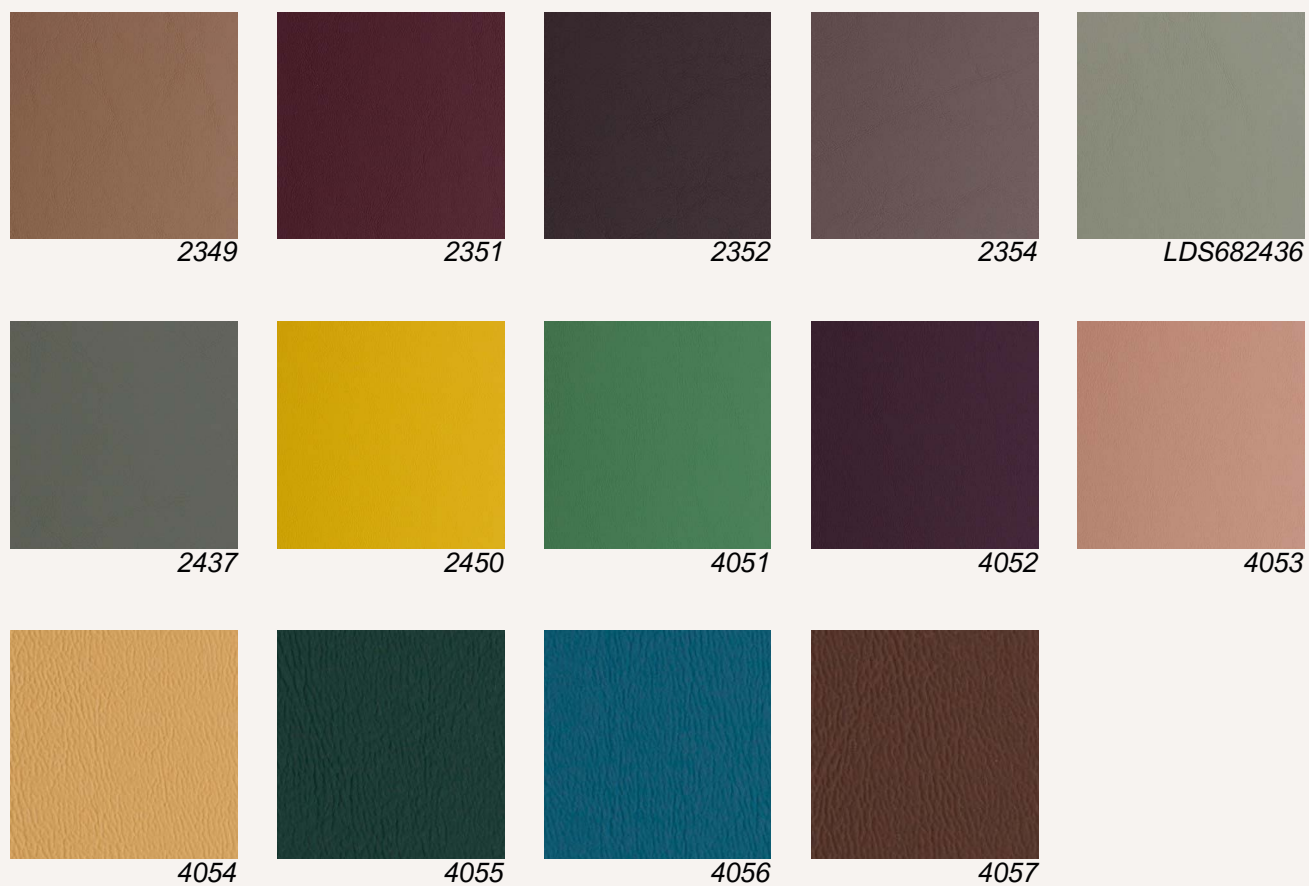

Havana

Fabric scans are not color accurate. Slight color deviations may occur.

— FABRIC GROUP 03

Linetta

Fabric scans are not color accurate. Slight color deviations may occur.

— FABRIC GROUP 03

Linetta

— FABRIC GROUP 03

— FABRIC GROUP 03

Puxx nr 2

Fabric scans are not color accurate. Slight color deviations may occur.

— FABRIC GROUP 03

Puxx nr 2

— FABRIC GROUP 03

Viper

Fabric scans are not color accurate. Slight color deviations may occur.

Fabric scans are not color accurate. Slight color deviations may occur.

— FABRIC GROUP 03

Viper

Fabric scans are not color accurate. Slight color deviations may occur.

— FABRIC GROUP 03

Viper vintage

Fabric scans are not color accurate. Slight color deviations may occur.

Silverguard

Fabric scans are not color accurate. Slight color deviations may occur.

— FABRIC GROUP 04

Silverguard

95020 *Basil*

95063 *Forest*

96004 *Rubin*

96061 *Mandarin*