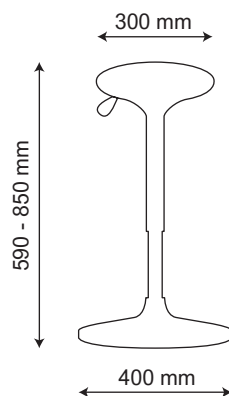

Twist

design by Drisag

Work pleasure by Drisag

Twist

design by Drisag

Product description

With Twist, you can stay rocking at any height.

Technical information

- Base: black, made out of polyamide
- Seat: upholstered black fabric seat on polyurethane foam
- Leather loop: height adjustable using the leather loop

Fabrics

Steelcut trio black.

Dimensions

Options

Upholstery available in all Drisag fabric groups.