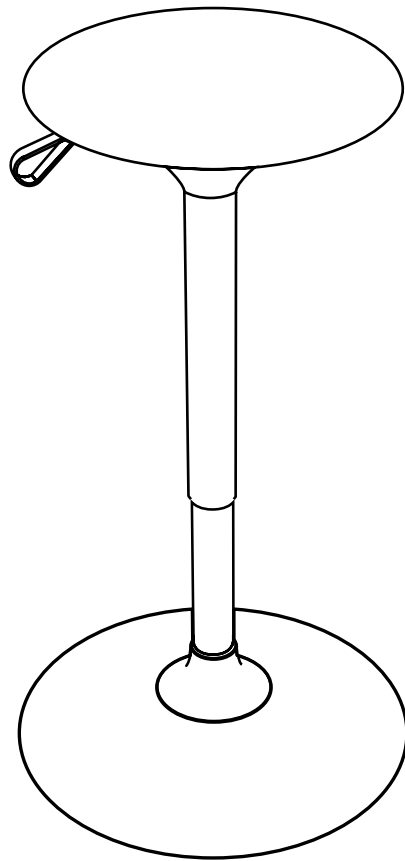

Twist

design by Drisag

Work pleasure by Drisag

Twist

design by Drisag

Product description

With Twist, you can stay rocking at any height.

Technical information

- Base: black, made out of polyamide
- Seat: upholstered black fabric seat on polyurethane foam
- Leather loop: height adjustable using the leather loop

Fabrics

Steelcut trio black.

Dimensions

Options

Upholstery available in all Drisag fabric groups.

Twist

design by Drisag

Pictures