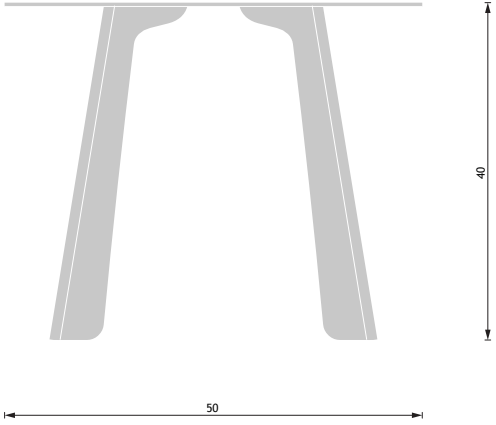

Square, Triangle & Tweet

design by drisag

Work pleasure by drisag

Square, Triangle & Tweet

design by drisag

Product description

Side tables in 3 different shapes. These products are light and easy to use as coffee, side, or laptop tables.

Dimensions

Square, Triangle & Tweet

design by drisag

Dimensions Square

Triangle

Tweet

Square, Triangle & Tweet

design by drisag