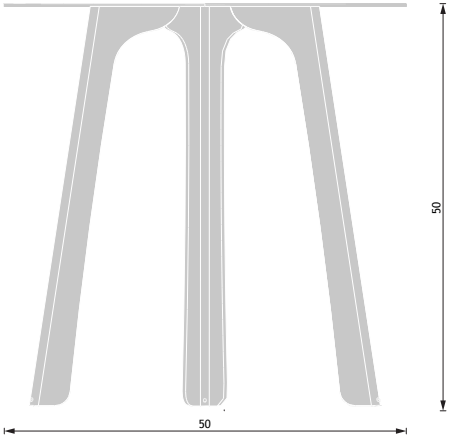

Square, Triangle & Tweet

design by drisag

Work pleasure by drisag

Square, Triangle & Tweet

design by drisag

Product description

Side tables in 3 different shapes. These products are light and easy to use as coffee, side, or laptop tables.

Dimensions

Square, Triangle & Tweet

design by drisag

Dimensions Square

Triangle

Tweet

Square, Triangle & Tweet

design by drisag

Pictures