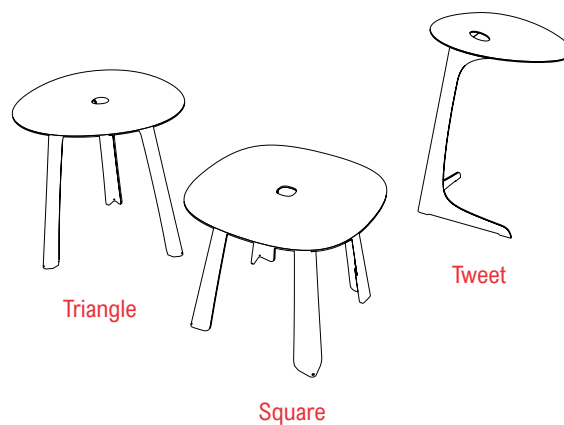

Square, Triangle & Tweet

design by drisag

Work pleasure by drisag

Square, Triangle & Tweet

design by drisag

Product description

Side tables in 3 different shapes. These products are light and easy to use as coffee, side, or laptop tables.

Dimensions

Square, Triangle & Tweet

design by drisag

Dimensions Square

Triangle

Tweet

Square, Triangle & Tweet

design by drisag

Pictures