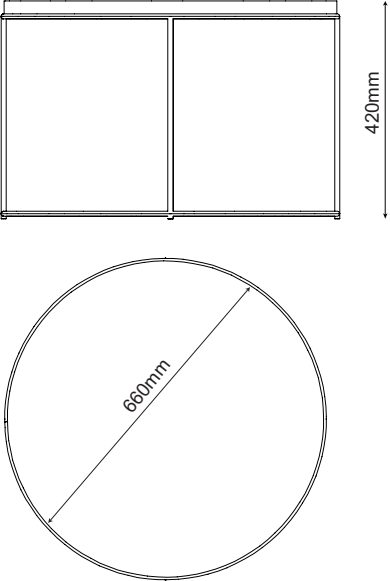

Chocolat & Tartine

design by Drisag

Dimensions

Pictures