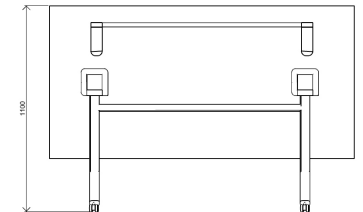

Metal colors

	K40 - black RAL9005
	K41 - white RAL9010

Options

- Connector

TipTop table

design by Drisag

Options

- Electrification: Surface-mounted unit (multiple infill)
- Cable clips

Dimensions 1400x700

1600x800

TipTop table

design by Drisag

Pictures