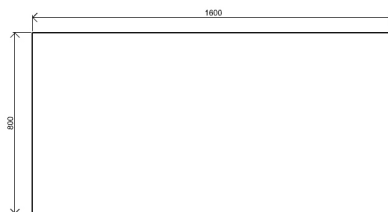

Metal colors

	K40 - black RAL9005
	K41 - white RAL9010

Options

- Connector

TipTop table

design by Drisag

Options

- Electrification: Surface-mounted unit (multiple infill)
- Cable clips

Dimensions 1400x700

1600x800

TipTop table

design by Drisag

Pictures