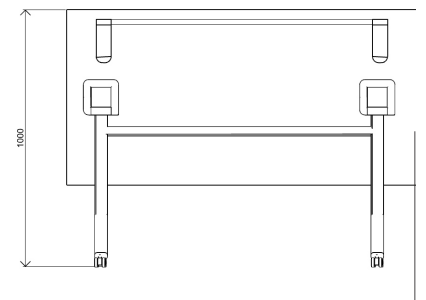

Metal colors

	K40 - black RAL9005
	K41 - white RAL9010

Options

- Connector

TipTop table

design by Drisag

Options

- Electrification: Surface-mounted unit (multiple infill)
- Cable clips

Dimensions 1400x700

1600x800

TipTop table

design by Drisag

Pictures