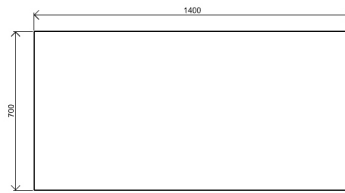

Metal colors

	K40 - black RAL9005
	K41 - white RAL9010

Options

- Connector

TipTop table

design by Drisag

Options

- Electrification: Surface-mounted unit (multiple infill)
- Cable clips

Dimensions 1400x700

1600x800

TipTop table

design by Drisag

Pictures