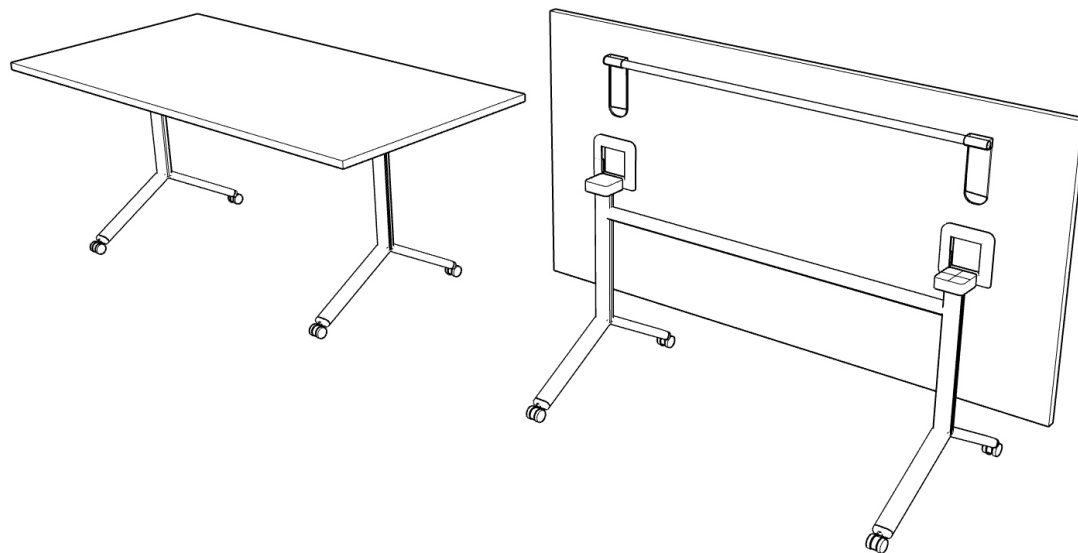

TipTop table

design by Drisag

Work pleasure by Drisag

TipTop table

design by Drisag

Product description

Create a large conference table or a small workspace in a second. A user-friendly mechanism underneath the tabletop makes it possible to fold the table when unused and saves a lot of space. It's four wheels make it easy to maneuver.

Metal colors

	K40 - black RAL9005
	K41 - white RAL9010

Options

- Connector

TipTop table

design by Drisag

Options

- Electrification: Surface-mounted unit (multiple infill)
- Cable clips

Dimensions 1400x700

1600x800

TipTop table

design by Drisag

Pictures