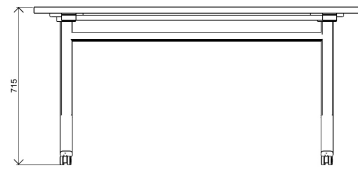

Metal colors

	K40 - black RAL9005
	K41 - white RAL9010

Options

- Connector

TipTop table

design by Drisag

Options

- Electrification: Surface-mounted unit (multiple infill)
- Cable clips

Dimensions 1400x700

1600x800

TipTop table

design by Drisag

Pictures