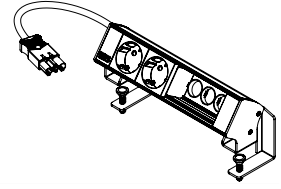

Metal colors

	K40 - black RAL9005
	K41 - white RAL9010

Options

- Connector

TipTop table

design by Drisag

Options

- Electrification: Surface-mounted unit (multiple infill)
- Cable clips